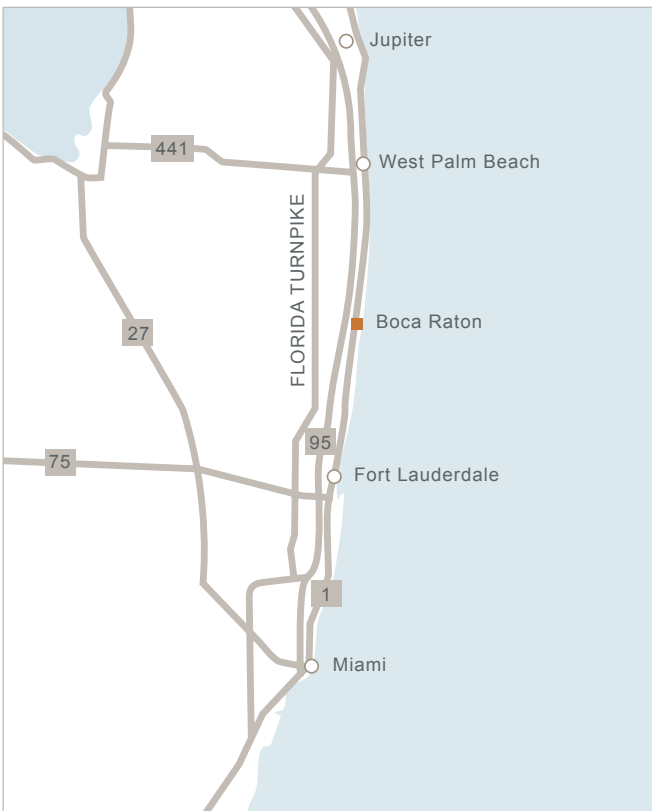

Your Space. Your Lifestyle. Your Choice.®

Directions

From the Florida Turnpike heading South: Take Exit 81 off of the Turnpike at Atlantic Blvd. Head East to North Federal Highway. Turn right (South) onto North Federal. Continue for approximately 3 miles to 6300 North Federal just past Enfield St. Sklar Furnishings is a free standing white building on the left (East) side.

From the I-95 heading South: Take Exit 51 off of I-95 at Linton Blvd. Head East to North Federal Highway. Turn right (South) onto North Federal. Continue for approximately 2 miles to 6300 North Federal just past Enfield St. Sklar Furnishings is a free standing white building on the left (East) side.

From the Florida Turnpike heading North: Take Exit 75 off of the Turnpike at Glades Rd. Head East to North Federal Highway. Turn left (North) at North Federal. Continue North for approximately 2 miles to 6300 North Federal just past Forsyth St. Sklar Furnishings is a free standing white building on the right (East) hand side.